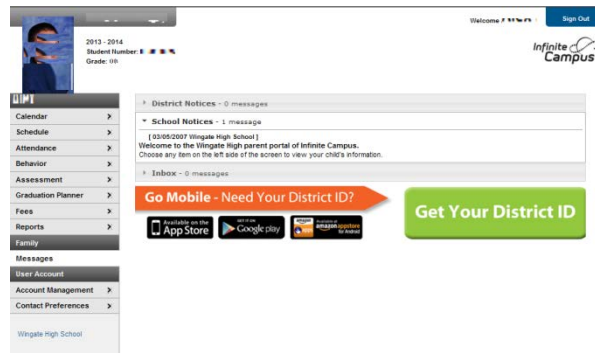

Wingate High School Technology

Accessing the Infinite Campus Parent/Student Portal

Wingate High School provides a tool called Campus Portal that allows access to student related information for parents and students.

The URL for primary access is <https://bie.infinitecampus.com/campus/portal/wingatehs.jsp>

Username – 6 or more Characters

Password – 9 or more characters including at least one number

Parents need a username and password to access their child's information. Please contact the network manager at (505) 488-6459 for assistance in creating your username.

Students login using their NASIS ID (it appears on the schedule) and network password.

Once logged on there are links that allow access to schedules, attendance, gradebook records, behavior records and more.