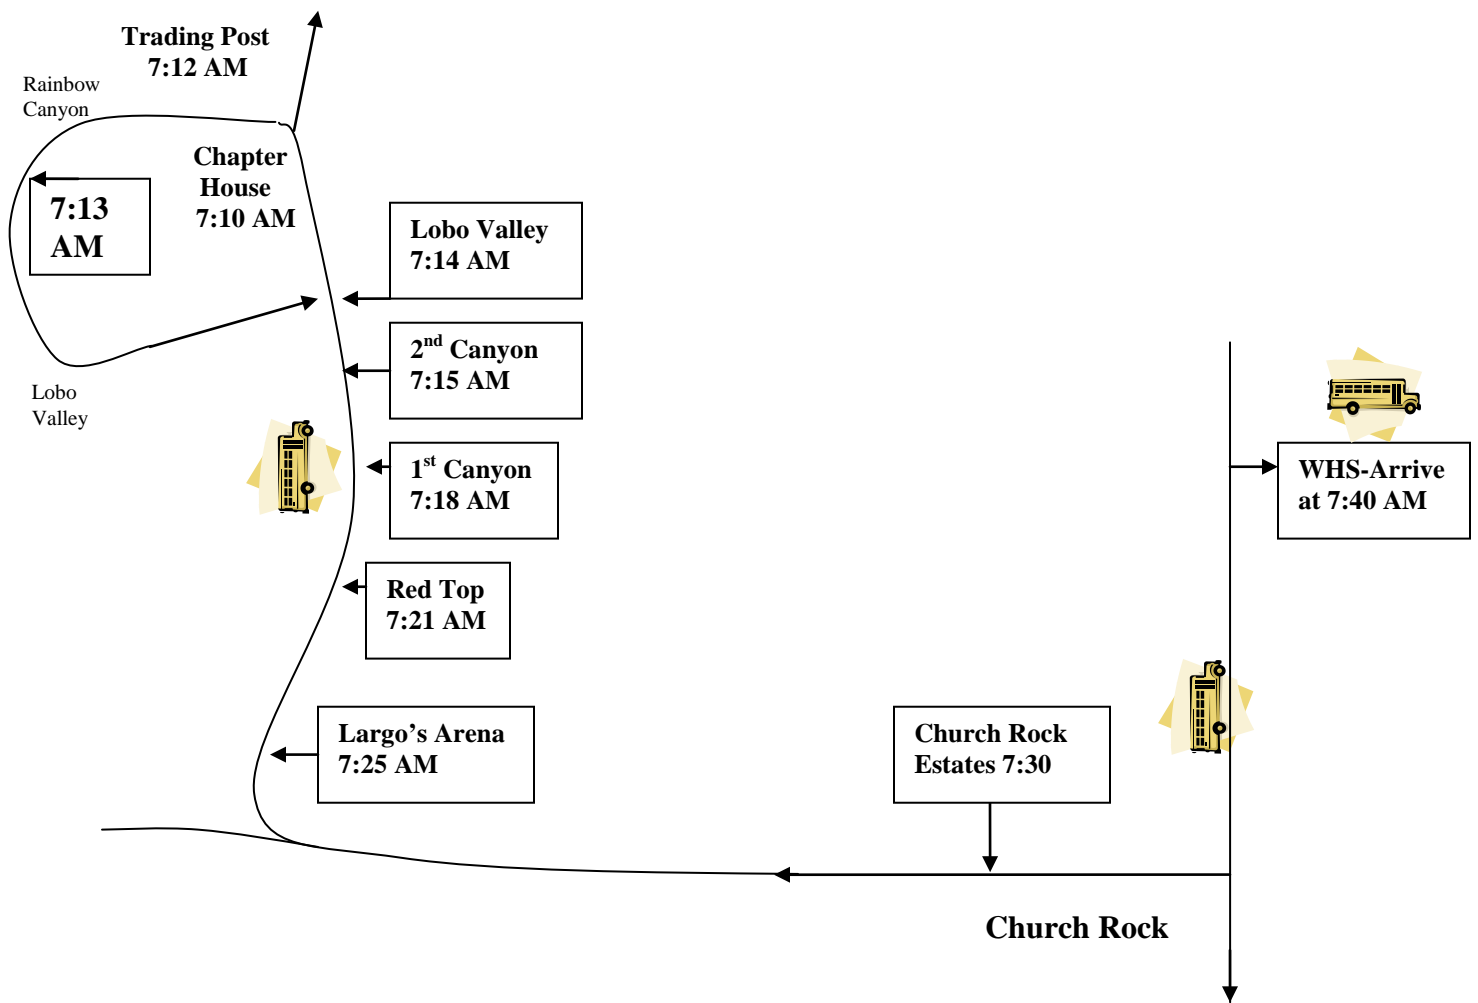

## # 2 PINEDALE and CHURCHROCK DAY STUDENTS BUS ROUTE (Pick-up)

- This is the regular pick-up times from Monday – Friday weekly.

*East*

*West*

**PARENTS:** Students need to be at the pick-up point 10 minutes prior to the bus run.